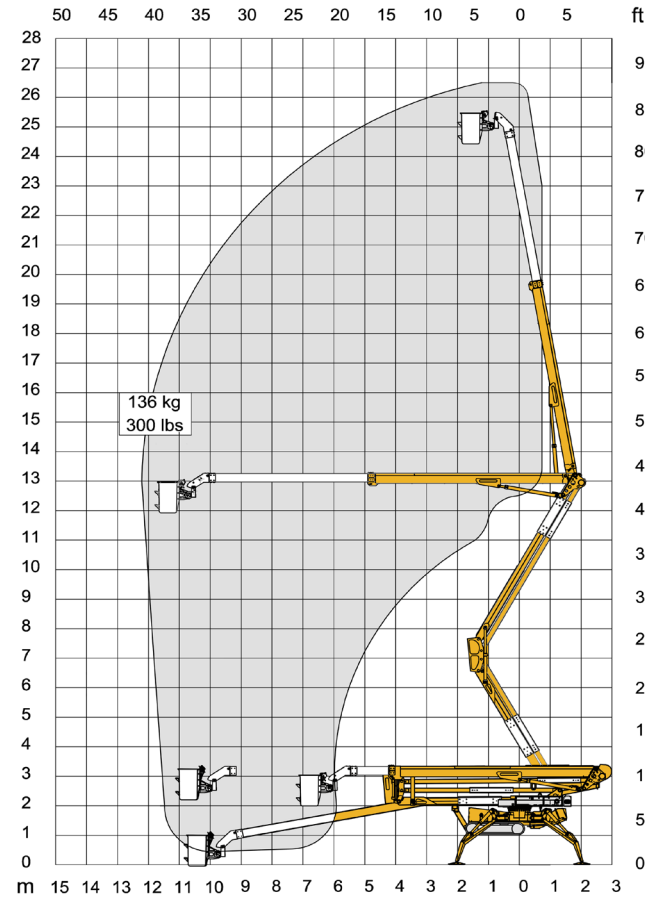

2650 46KV

86' WORKING HEIGHT

SPECIFICATIONS

Max. working height	86'
Max. outreach	40' 1" unrestricted
Max. basket load	300 lbs
Basket size	27" x 2'2" (1-man bucket)
Basket rotation	± 90°
Turret rotation	355° non-continuous
Traveling length	33'7"
Traveling height	7'11"
Traveling width	3'8" narrow mode / 4'11" wide mode
Outrigger Spread	17'5" x 17'5" wide position / 10'7" x 21'10" narrow position
Battery	24V / 200Ah / 5h
Charger	24V / 25A
Diesel Engine	Kubota Diesel, 24.8 HP
Total weight	13,400 lbs
Gradability, max. across slope	35% (19.3°)
Gradability, max. up and down slope	35% (19.3°) - approach angle 21% (12.0°)
Deployment ability on slopes up to	40% (21.8°)

DIAGRAMS

ADD-ON OPTIONS:

- White Rubber Non-Marking Tracks
- Custom Colors
- 24V 400Ah Deep Cycle Battery Pack