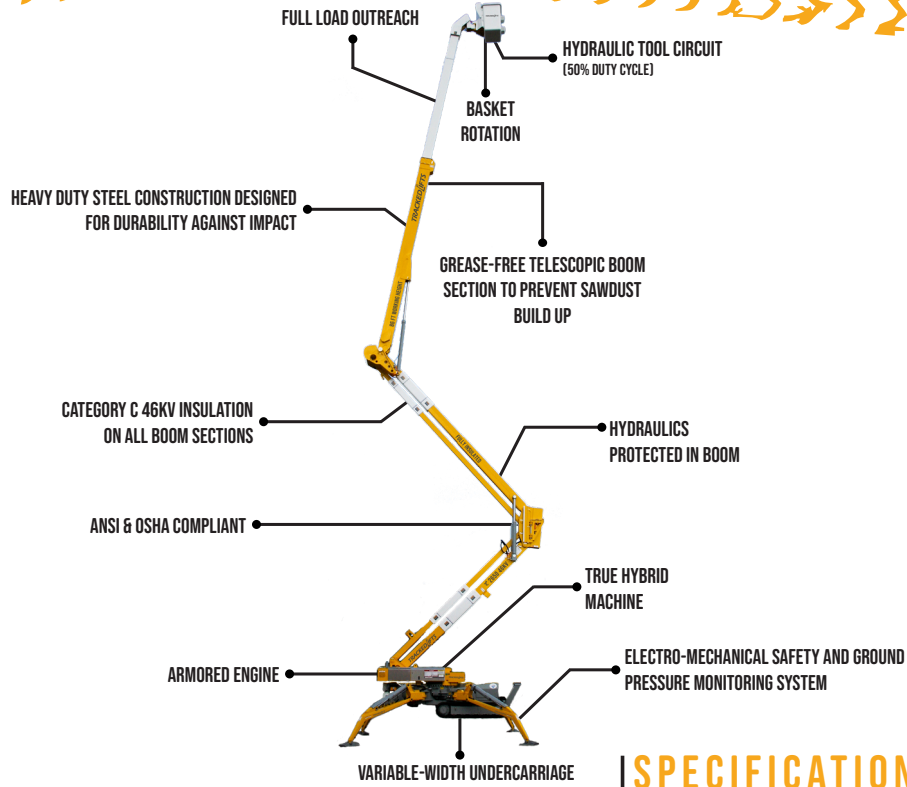

2650 46KV

86' WORKING HEIGHT

SPECIFICATIONS

Max. working height	86'
Max. outreach	40' 1" unrestricted
Max. basket load	300 lbs
Basket size	27" x 2'2" (1-man bucket)
Basket rotation	± 90°
Turret rotation	355° non-continuous
Traveling length	33'7"
Traveling height	7'11"
Traveling width	3'8" narrow mode / 4'11" wide mode
Outrigger Spread	17'5" x 17'5" wide position / 10'7" x 21'10" narrow position
Battery	24V / 200Ah / 5h
Charger	24V / 25A
Diesel Engine	Kubota Diesel, 24.8 HP
Total weight	13,400 lbs
Gradability, max. across slope	35% (19.3°)
Gradability, max. up and down slope	35% (19.3°) - approach angle 21% (12.0°)
Deployment ability on slopes up to	40% (21.8°)

DIAGRAMS

ADD-ON OPTIONS:

- White Rubber Non-Marking Tracks
- Custom Colors
- 24V 400Ah Deep Cycle Battery Pack