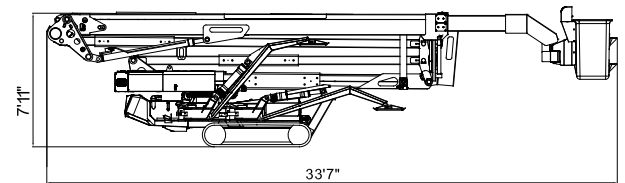

2650 46KV

86' WORKING HEIGHT

SPECIFICATIONS

Max. working height	86'
Max. outreach	40' 1" unrestricted
Max. basket load	300 lbs
Basket size	27" x 2'2" (1-man bucket)
Basket rotation	± 90°
Turret rotation	355° non-continuous
Traveling length	33'7"
Traveling height	7'11"
Traveling width	3'8" narrow mode / 4'11" wide mode
Outrigger Spread	17'5" x 17'5" wide position / 10'7" x 21'10" narrow position
Battery	24V / 200Ah / 5h
Charger	24V / 25A
Diesel Engine	Kubota Diesel, 24.8 HP
Total weight	13,400 lbs
Gradability, max. across slope	35% (19.3°)
Gradability, max. up and down slope	35% (19.3°) - approach angle 21% (12.0°)
Deployment ability on slopes up to	40% (21.8°)

DIAGRAMS

ADD-ON OPTIONS:

- White Rubber Non-Marking Tracks
- Custom Colors
- 24V 400Ah Deep Cycle Battery Pack