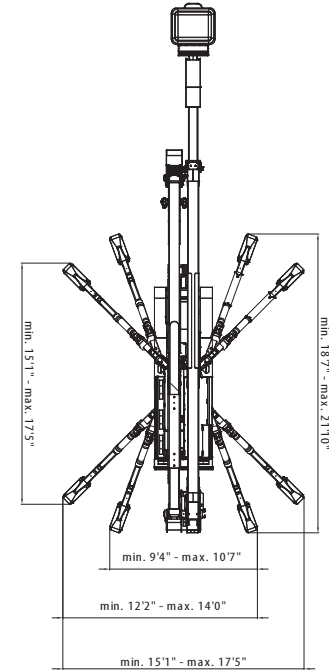

2650 46KV

86' WORKING HEIGHT

SPECIFICATIONS

Max. working height	86'
Max. outreach	40' 1" unrestricted
Max. basket load	300 lbs
Basket size	27" x 2'2" (1-man bucket)
Basket rotation	± 90°
Turret rotation	355° non-continuous
Traveling length	33'7"
Traveling height	7'11"
Traveling width	3'8" narrow mode / 4'11" wide mode
Outrigger Spread	17'5" x 17'5" wide position / 10'7" x 21'10" narrow position
Battery	24V / 200Ah / 5h
Charger	24V / 25A
Diesel Engine	Kubota Diesel, 24.8 HP
Total weight	13,400 lbs
Gradability, max. across slope	35% (19.3°)
Gradability, max. up and down slope	35% (19.3°) - approach angle 21% (12.0°)
Deployment ability on slopes up to	40% (21.8°)

DIAGRAMS

ADD-ON OPTIONS:

- White Rubber Non-Marking Tracks
- Custom Colors
- 24V 400Ah Deep Cycle Battery Pack