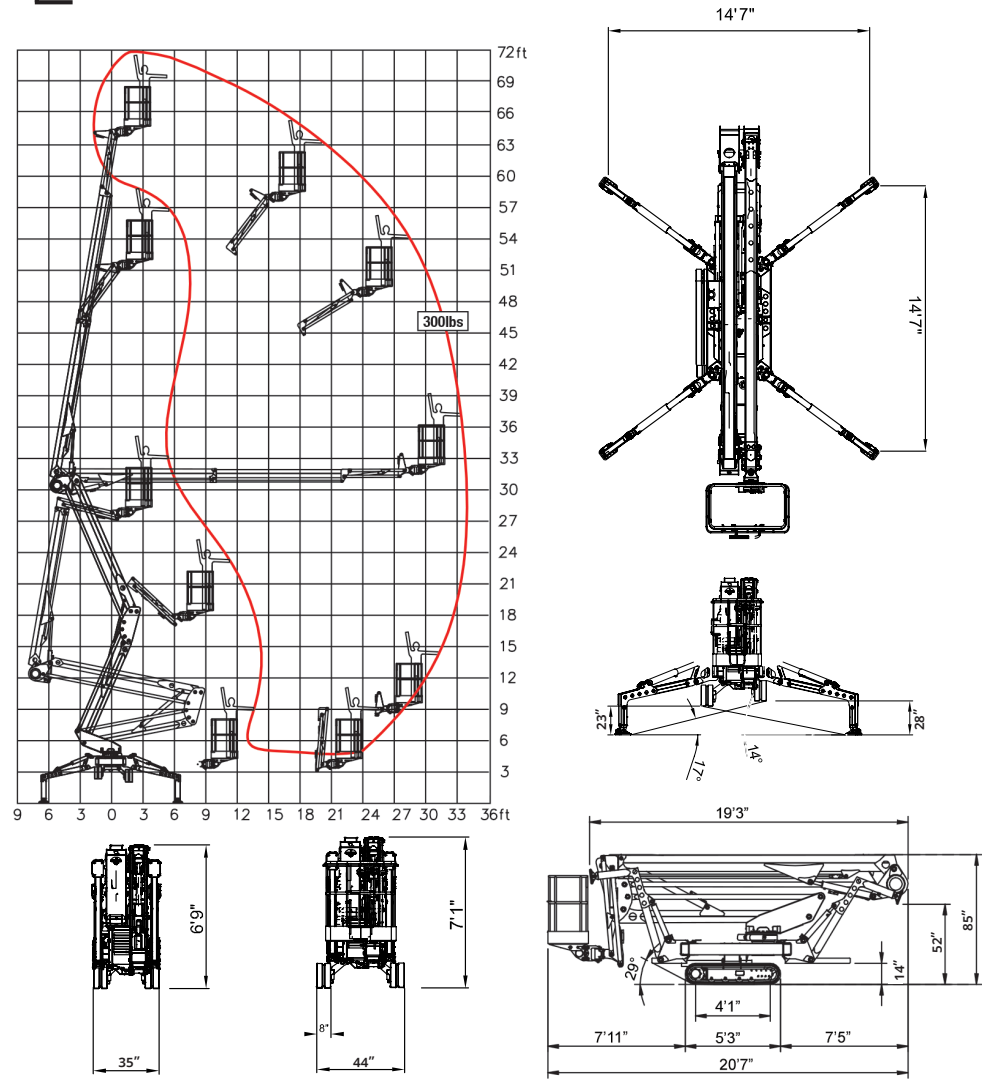

T 22.10

72' WORKING HEIGHT

SPECIFICATIONS

Max. working height	72'
Max. outreach	34' unrestricted
Max. basket load	300 lbs
Basket size	2'7" x 2'3" (1-man basket)
Turret rotation	360° non-continuous
Traveling length	19'3" (20'7" with basket)
Traveling height	6'9" narrow mode / 7'1" wide mode
Traveling width	35" narrow mode / 44" wide mode
Outrigger Spread	14'7" x 14'7"
Battery	12V Emergency Descent System
Diesel Engine	Kubota Diesel, 15 HP
Total weight	6,900 lbs
Gradability, max. across slope	31% (17°)
Gradability, max. up and down slope	29% (16°)
Deployment ability on slopes up to	31% (17°)

DIAGRAMS

DATA AND DIMENSIONS ARE INDICATIVE AND NOT BINDING

ADD-ON OPTIONS:

- White Rubber Non-Marking Tracks
- Custom Colors