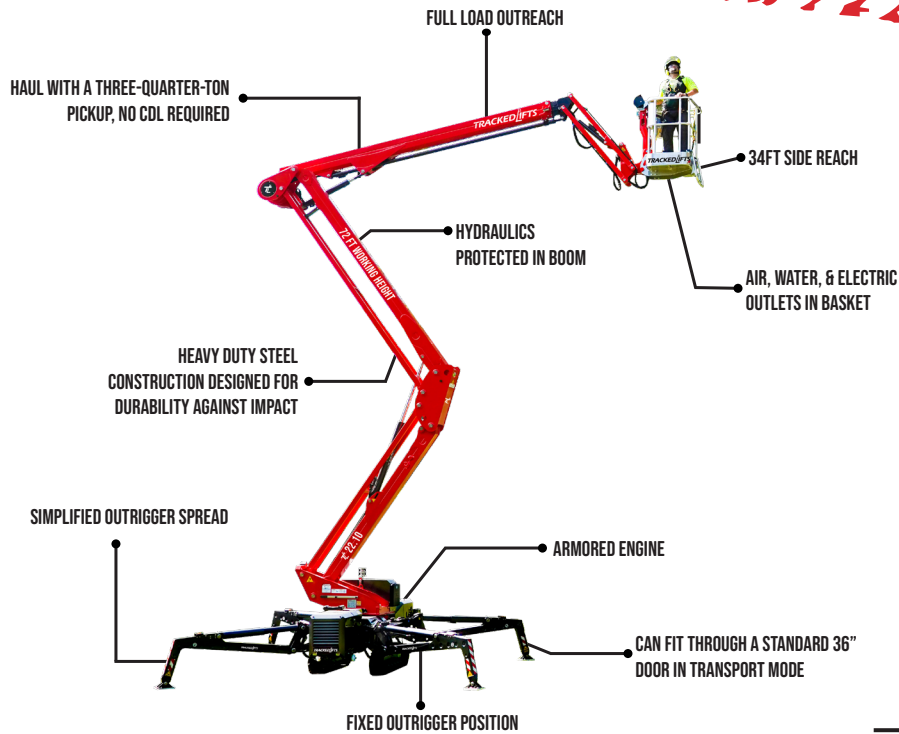

T 22.10

72' WORKING HEIGHT

SPECIFICATIONS

Max. working height	72'
Max. outreach	34' unrestricted
Max. basket load	300 lbs
Basket size	2'7" x 2'3" (1-man basket)
Turret rotation	360° non-continuous
Traveling length	19'3" (20'7" with basket)
Traveling height	6'9" narrow mode / 7'1" wide mode
Traveling width	35" narrow mode / 44" wide mode
Outrigger Spread	14'7" x 14'7"
Battery	12V Emergency Descent System
Diesel Engine	Kubota Diesel, 15 HP
Total weight	6,900 lbs
Gradability, max. across slope	31% (17°)
Gradability, max. up and down slope	29% (16°)
Deployment ability on slopes up to	31% (17°)

DIAGRAMS

DATA AND DIMENSIONS ARE INDICATIVE AND NOT BINDING

ADD-ON OPTIONS:

- White Rubber Non-Marking Tracks
- Custom Colors