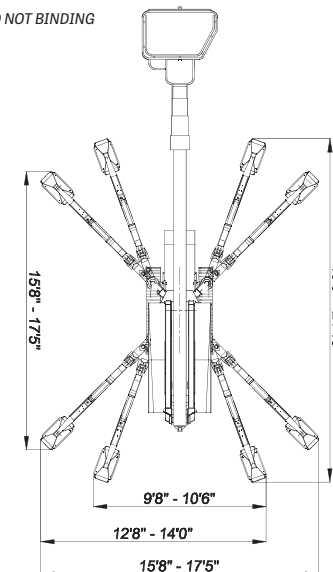

3710

121' WORKING HEIGHT

SPECIFICATIONS

Max. working height	121'4"
Max. outreach	44'9"
Max. basket load	550 lbs
Basket size	3'2" x 2'10" (1-man basket)
Basket rotation	± 41°
Turret rotation	355° non-continuous
Traveling length	24'6" (26'7" with basket)
Traveling height	6'6"
Traveling width	3'8" narrow mode / 4'11" wide mode
Outrigger Spread	15'8" x 15'8" wide position / 9'8" x 19'5" narrow position
Battery	24V / 400Ah / 5h
Charger	24V / 25A
Diesel Engine	Kubota Diesel, 18.8 HP
Total weight	12,566 lbs
Gradability, max. across slope	35% (19.3°)
Gradability, max. up and down slope	35% (19.3°)
Deployment ability on slopes up to	30% (16.7°)

DIAGRAMS

DATA AND DIMENSIONS ARE INDICATIVE AND NOT BINDING

ADD-ON OPTIONS:

- White Rubber Non-Marking Tracks
- Custom Colors
- Spotlight in Basket
- Flashing Beacon Lights on Boom Stabilizers (5)
- Radio Remote Control Drive
- Auto Leveling
- Intercom
- Battery only (400Ah) version