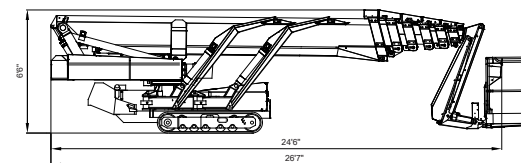

3710

121' WORKING HEIGHT

SPECIFICATIONS

Max. working height	121'4"
Max. outreach	44'9"
Max. basket load	550 lbs
Basket size	3'2" x 2'10" (1-man basket)
Basket rotation	± 41°
Turret rotation	355° non-continuous
Traveling length	24'6" (26'7" with basket)
Traveling height	6'6"
Traveling width	3'8" narrow mode / 4'11" wide mode
Outrigger Spread	15'8" x 15'8" wide position / 9'8" x 19'5" narrow position
Battery	24V / 400Ah / 5h
Charger	24V / 25A
Diesel Engine	Kubota Diesel, 18.8 HP
Total weight	12,566 lbs
Gradability, max. across slope	35% (19.3°)
Gradability, max. up and down slope	35% (19.3°)
Deployment ability on slopes up to	30% (16.7°)

DIAGRAMS

DATA AND DIMENSIONS ARE INDICATIVE AND NOT BINDING

ADD-ON OPTIONS:

- White Rubber Non-Marking Tracks
- Custom Colors
- Spotlight in Basket
- Flashing Beacon Lights on Boom Stabilizers (5)
- Radio Remote Control Drive
- Auto Leveling
- Intercom
- Battery only (400Ah) version