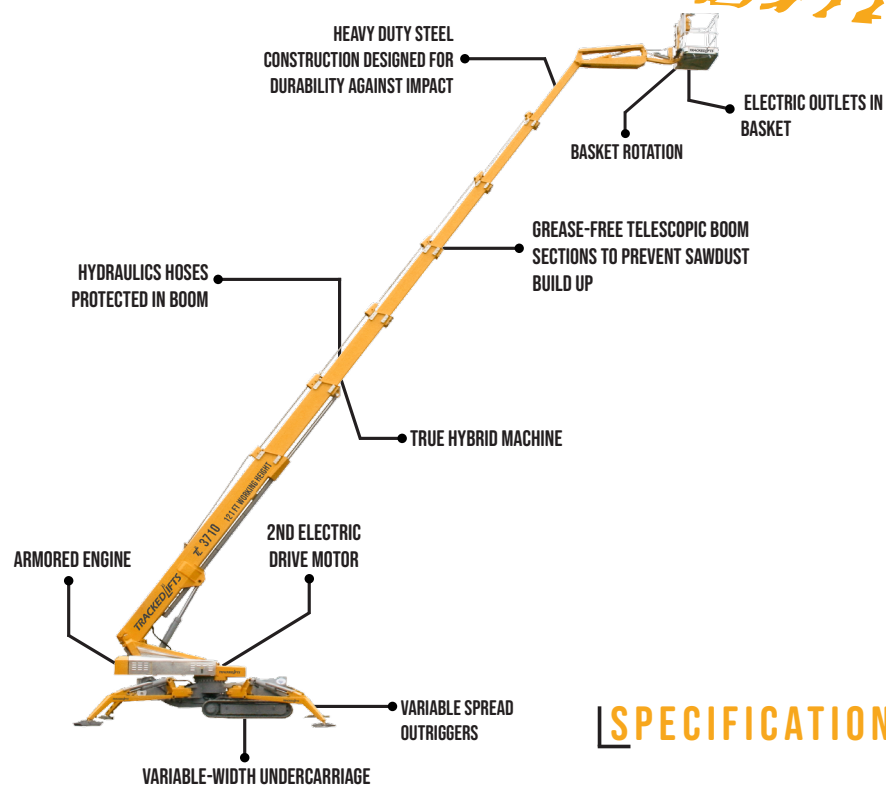

3710

121' WORKING HEIGHT

SPECIFICATIONS

Max. working height	121'4"
Max. outreach	44'9"
Max. basket load	550 lbs
Basket size	3'2" x 2'10" (1-man basket)
Basket rotation	± 41°
Turret rotation	355° non-continuous
Traveling length	24'6" (26'7" with basket)
Traveling height	6'6"
Traveling width	3'8" narrow mode / 4'11" wide mode
Outrigger Spread	15'8" x 15'8" wide position / 9'8" x 19'5" narrow position
Battery	24V / 400Ah / 5h
Charger	24V / 25A
Diesel Engine	Kubota Diesel, 18.8 HP
Total weight	12,566 lbs
Gradability, max. across slope	35% (19.3°)
Gradability, max. up and down slope	35% (19.3°)
Deployment ability on slopes up to	30% (16.7°)

DIAGRAMS

DATA AND DIMENSIONS ARE INDICATIVE AND NOT BINDING

ADD-ON OPTIONS:

- White Rubber Non-Marking Tracks
- Custom Colors
- Spotlight in Basket
- Flashing Beacon Lights on Boom Stabilizers (5)
- Radio Remote Control Drive
- Auto Leveling
- Intercom
- Battery only (400Ah) version