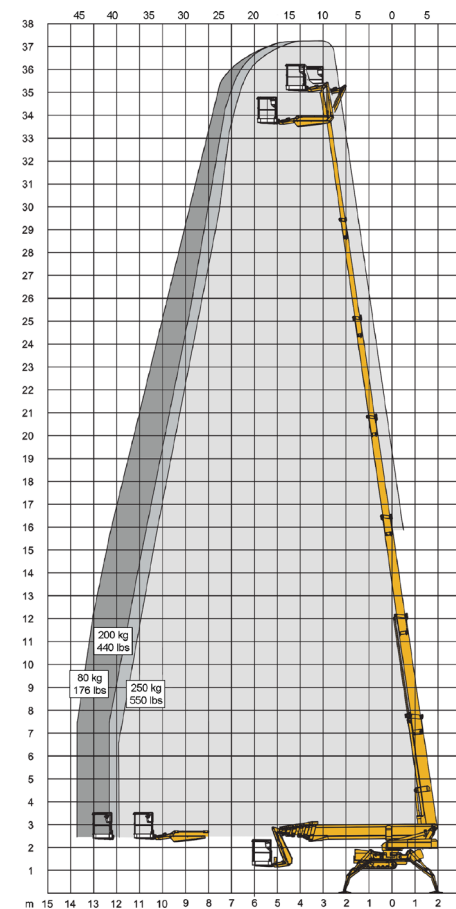

3710

121' WORKING HEIGHT

SPECIFICATIONS

Max. working height	121'4"
Max. outreach	44'9"
Max. basket load	550 lbs
Basket size	3'2" x 2'10" (1-man basket)
Basket rotation	± 41°
Turret rotation	355° non-continuous
Traveling length	24'6" (26'7" with basket)
Traveling height	6'6"
Traveling width	3'8" narrow mode / 4'11" wide mode
Outrigger Spread	15'8" x 15'8" wide position / 9'8" x 19'5" narrow position
Battery	24V / 400Ah / 5h
Charger	24V / 25A
Diesel Engine	Kubota Diesel, 18.8 HP
Total weight	12,566 lbs
Gradability, max. across slope	35% (19.3°)
Gradability, max. up and down slope	35% (19.3°)
Deployment ability on slopes up to	30% (16.7°)

DIAGRAMS

DATA AND DIMENSIONS ARE INDICATIVE AND NOT BINDING

ADD-ON OPTIONS:

- White Rubber Non-Marking Tracks
- Custom Colors
- Spotlight in Basket
- Flashing Beacon Lights on Boom Stabilizers (5)
- Radio Remote Control Drive
- Auto Leveling
- Intercom
- Battery only (400Ah) version