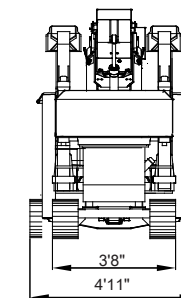

3710

121' WORKING HEIGHT

SPECIFICATIONS

Max. working height	121'4"
Max. outreach	44'9"
Max. basket load	550 lbs
Basket size	3'2" x 2'10" (1-man basket)
Basket rotation	± 41°
Turret rotation	355° non-continuous
Traveling length	24'6" (26'7" with basket)
Traveling height	6'6"
Traveling width	3'8" narrow mode / 4'11" wide mode
Outrigger Spread	15'8" x 15'8" wide position / 9'8" x 19'5" narrow position
Battery	24V / 400Ah / 5h
Charger	24V / 25A
Diesel Engine	Kubota Diesel, 18.8 HP
Total weight	12,566 lbs
Gradability, max. across slope	35% (19.3°)
Gradability, max. up and down slope	35% (19.3°)
Deployment ability on slopes up to	30% (16.7°)

DIAGRAMS

DATA AND DIMENSIONS ARE INDICATIVE AND NOT BINDING

ADD-ON OPTIONS:

- White Rubber Non-Marking Tracks
- Custom Colors
- Spotlight in Basket
- Flashing Beacon Lights on Boom Stabilizers (5)
- Radio Remote Control Drive
- Auto Leveling
- Intercom
- Battery only (400Ah) version