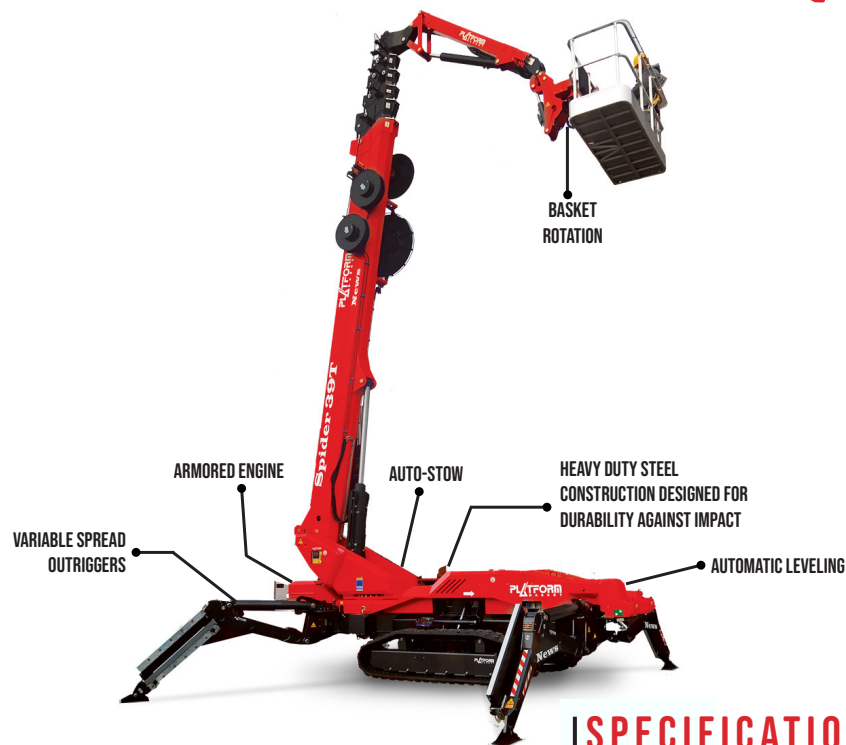

39T

126' WORKING HEIGHT

SPECIFICATIONS

DIAGRAMS

DATA AND DIMENSIONS ARE INDICATIVE AND NOT BINDING

ADD-ON OPTIONS:

- Lithium Ion Hybrid Power
- Custom Colors

Max. working height	126'
Max. outreach	54'9"
Max. basket load	727 lbs
Basket size	7'8" x 2'10" (3-man basket)
Basket rotation	± 90°
Turret rotation	360° non-continuous
Traveling length	29'3"
Traveling height	6'6"
Traveling width	54"
Outrigger Spread	13' x 25'7" wide / 9'10" x 27'7" narrow
Battery	Optional 24V Lithium Ion Hybrid Power
Diesel Engine	Kubota Diesel, 30 HP
Total weight	26,235 lbs
Gradability, max. across slope	31% (17°)
Gradability, max. up and down slope	27% (15°)
Deployment ability on slopes up to	31% (17°)