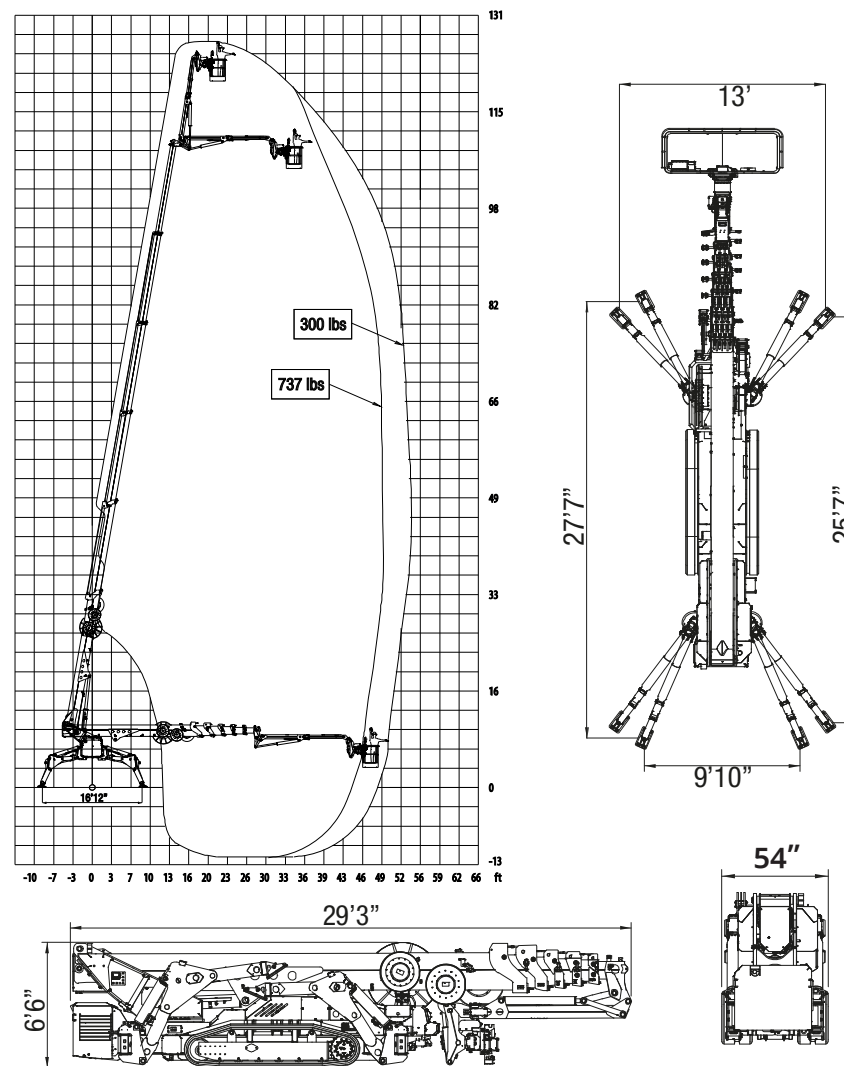

39T

126' WORKING HEIGHT

SPECIFICATIONS

DIAGRAMS

DATA AND DIMENSIONS ARE INDICATIVE AND NOT BINDING

ADD-ON OPTIONS:

- Lithium Ion Hybrid Power
- Custom Colors

Max. working height	126'
Max. outreach	54'9"
Max. basket load	727 lbs
Basket size	7'8" x 2'10" (3-man basket)
Basket rotation	± 90°
Turret rotation	360° non-continuous
Traveling length	29'3"
Traveling height	6'6"
Traveling width	54"
Outrigger Spread	13' x 25'7" wide / 9'10" x 27'7" narrow
Battery	Optional 24V Lithium Ion Hybrid Power
Diesel Engine	Kubota Diesel, 30 HP
Total weight	26,235 lbs
Gradability, max. across slope	31% (17°)
Gradability, max. up and down slope	27% (15°)
Deployment ability on slopes up to	31% (17°)