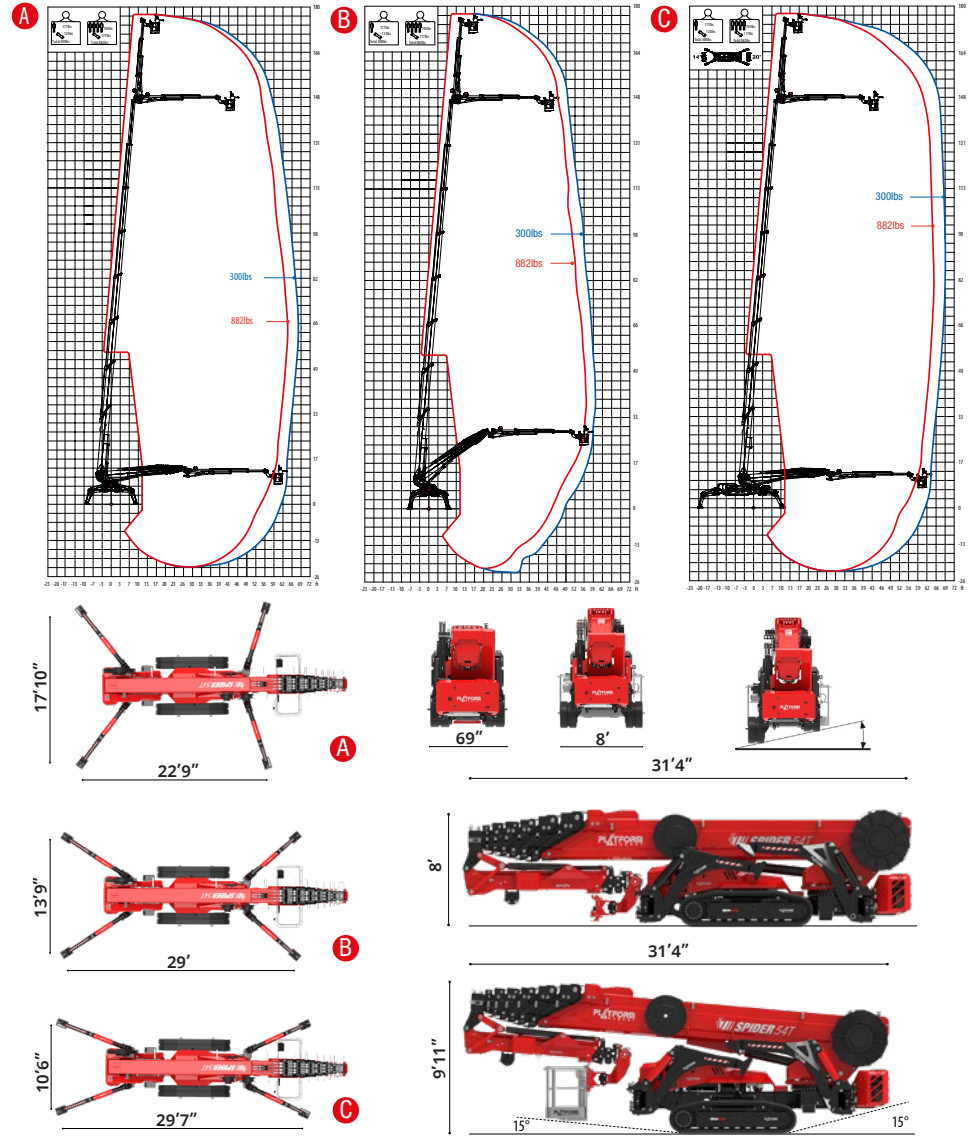

54T

177' WORKING HEIGHT

SPECIFICATIONS

Max. working height	177'
Max. outreach	68' 11"
Max. basket load	882 lbs
Basket size	7'8" x 3' (4-man basket)
Basket rotation	± 90°
Turret rotation	360° non-continuous
Traveling length	31' 4"
Traveling height	8' (9' 11" with basket)
Traveling width	69"
Outrigger Spread	17' 10" x 22' 9" wide / 10' 6" x 29' 7" narrow
Battery	12V Emergency Descent System
Diesel Engine	Kubota Diesel, 71 HP
Total weight	50,706 lbs
Gradability, max. across slope	271% (15°)
Gradability, max. up and down slope	36% (20°)
Deployment ability on slopes up to	36% (20°)

DIAGRAMS

DATA AND DIMENSIONS ARE INDICATIVE AND NOT BINDING

ADD-ON OPTIONS:

- Custom Colors
- Detachable Winch- 2,205lb Capacity