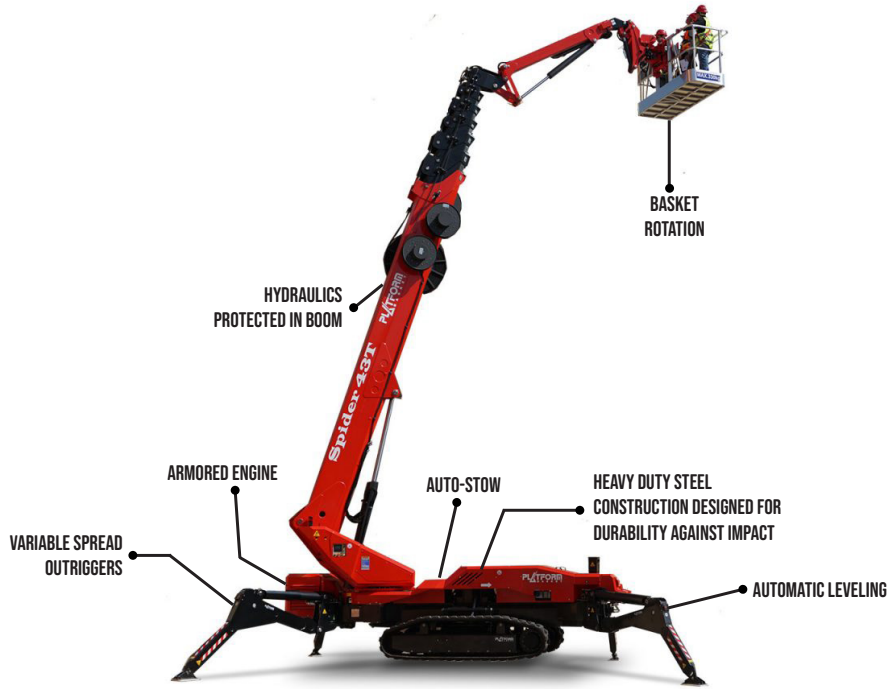

43T

141' WORKING HEIGHT

DIAGRAMS

DATA AND DIMENSIONS ARE INDICATIVE AND NOT BINDING

SPECIFICATIONS

Max. working height	141'
Max. outreach	58' 10"
Max. basket load	727 lbs
Basket size	7'8" x 2'10" (3-man basket)
Basket rotation	± 90°
Turret rotation	360° non-continuous
Traveling length	29'3"
Traveling height	6'6"
Traveling width	54"
Outrigger Spread	13' x 25'7" wide / 9'10" x 27'7" narrow
Battery	Optional 24V Lithium Ion Hybrid Power
Diesel Engine	Kubota Diesel, 30 HP
Total weight	27,712 lbs
Gradability, max. across slope	31% (17°)
Gradability, max. up and down slope	27% (15°)
Deployment ability on slopes up to	31% (17°)

ADD-ON OPTIONS:

- Custom Colors
- Lithium Ion Hybrid Power