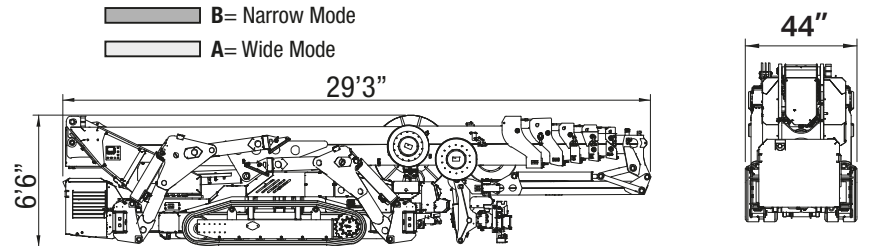

43T

141' WORKING HEIGHT

DIAGRAMS

DATA AND DIMENSIONS ARE INDICATIVE AND NOT BINDING

SPECIFICATIONS

Max. working height	141'
Max. outreach	58' 10"
Max. basket load	727 lbs
Basket size	7'8" x 2'10" (3-man basket)
Basket rotation	± 90°
Turret rotation	360° non-continuous
Traveling length	29'3"
Traveling height	6'6"
Traveling width	54"
Outrigger Spread	13' x 25'7" wide / 9'10" x 27'7" narrow
Battery	Optional 24V Lithium Ion Hybrid Power
Diesel Engine	Kubota Diesel, 30 HP
Total weight	27,712 lbs
Gradability, max. across slope	31% (17°)
Gradability, max. up and down slope	27% (15°)
Deployment ability on slopes up to	31% (17°)