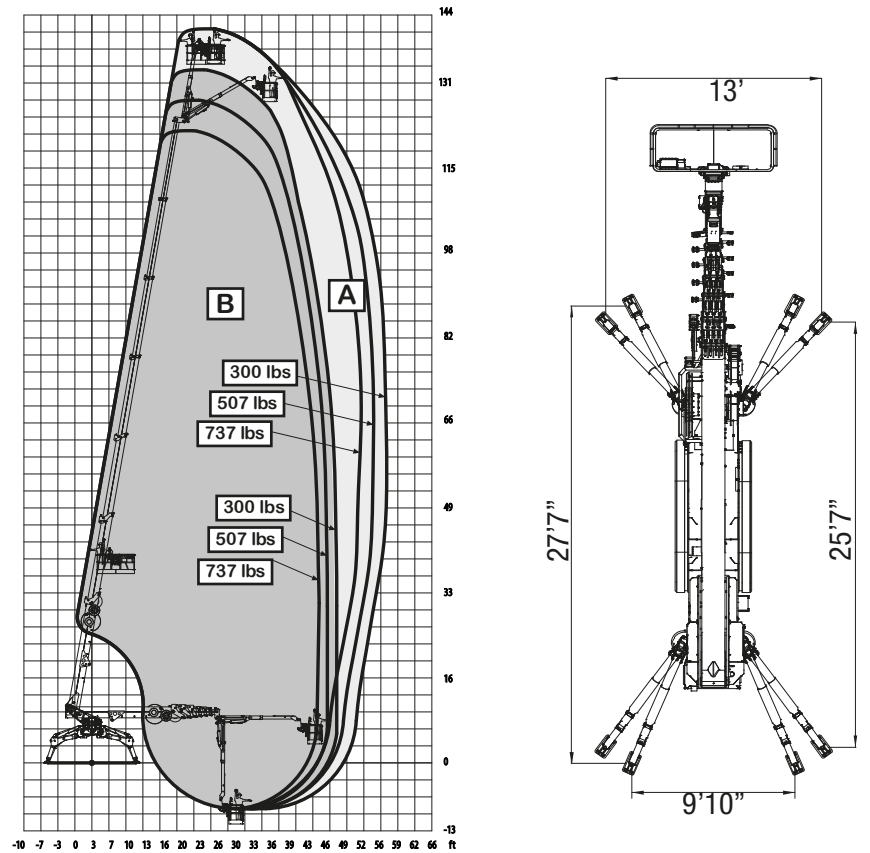

43T

141' WORKING HEIGHT

DIAGRAMS

DATA AND DIMENSIONS ARE INDICATIVE AND NOT BINDING

SPECIFICATIONS

Max. working height	141'
Max. outreach	58' 10"
Max. basket load	727 lbs
Basket size	7'8" x 2'10" (3-man basket)
Basket rotation	± 90°
Turret rotation	360° non-continuous
Traveling length	29'3"
Traveling height	6'6"
Traveling width	54"
Outrigger Spread	13' x 25'7" wide / 9'10" x 27'7" narrow
Battery	Optional 24V Lithium Ion Hybrid Power
Diesel Engine	Kubota Diesel, 30 HP
Total weight	27,712 lbs
Gradability, max. across slope	31% (17°)
Gradability, max. up and down slope	27% (15°)
Deployment ability on slopes up to	31% (17°)