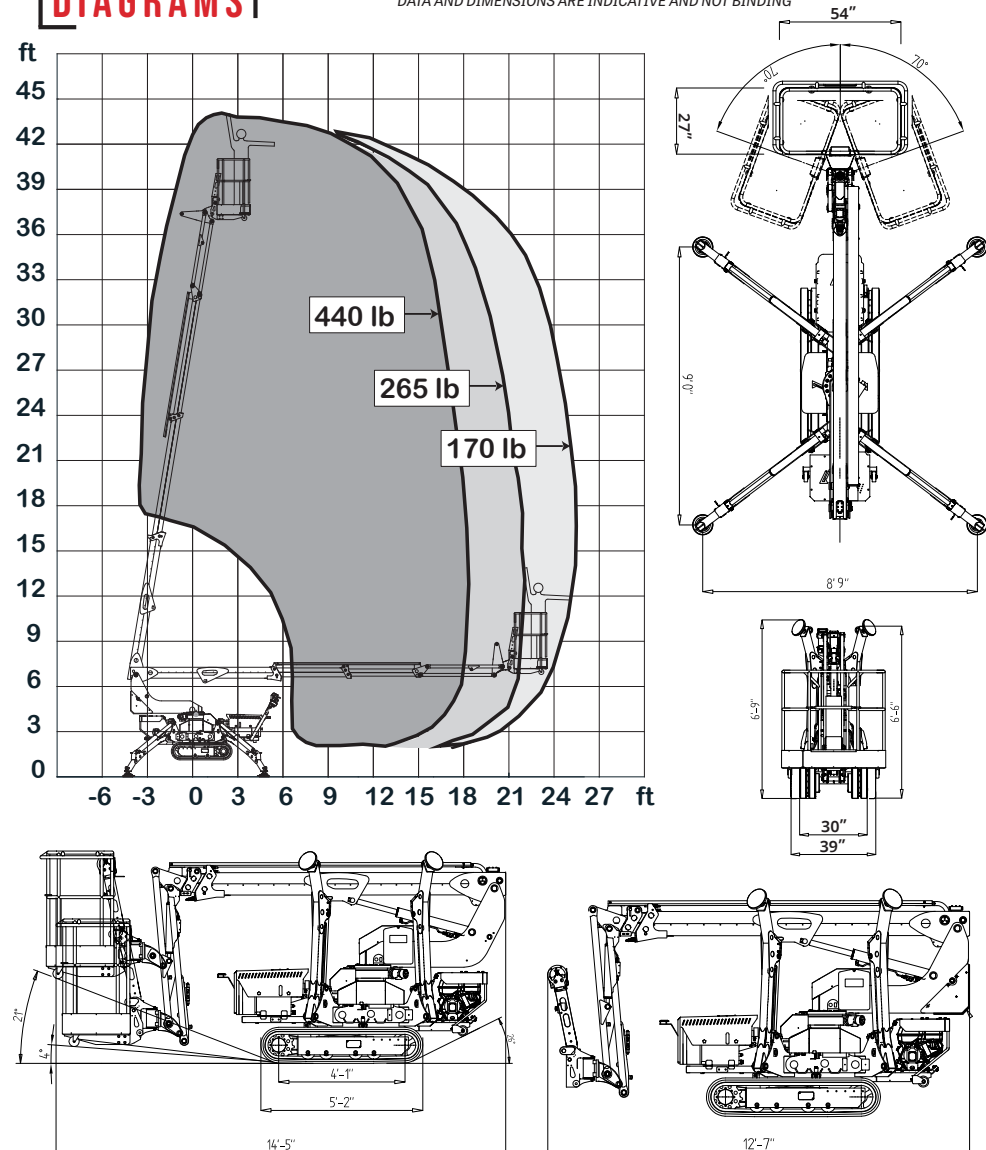

T 13.80

44' WORKING HEIGHT

SPECIFICATIONS

Max. working height	44'
Max. outreach	25'7"
Max. basket load	440 lbs
Basket size	4'6" x 2'3" (2-man basket)
Basket rotation	± 70° (± 90° with 1-man basket)
Turret rotation	360° non-continuous
Traveling length	12'7" (14'5" with basket)
Traveling height	6'6"
Traveling width	30" narrow mode / 39" wide mode
Outrigger Spread	8'9" x 9'
Battery	24V Lithium Ion Hybrid Power
Gasoline Engine	Honda Gasoline, 10 HP
Total weight	3,638 lbs
Gradability, max. across slope	21% (12°)
Gradability, max. up and down slope	29% (16°)
Deployment ability on slopes up to	29% (16°)

DIAGRAMS

DATA AND DIMENSIONS ARE INDICATIVE AND NOT BINDING

ADD-ON OPTIONS:

- White Rubber Non-Marking Tracks
- Custom Colors
- Electric power only
- Gasoline power only
- 1-man Basket