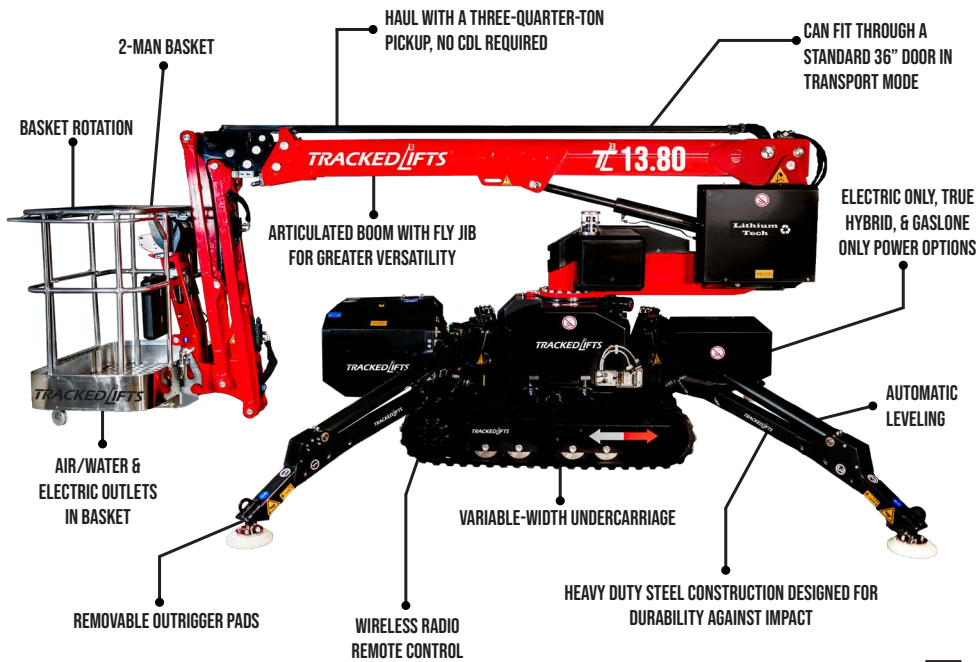

T 13.80

44' WORKING HEIGHT

SPECIFICATIONS

Max. working height	44'
Max. outreach	25'7"
Max. basket load	440 lbs
Basket size	4'6" x 2'3" (2-man basket)
Basket rotation	± 70° (± 90° with 1-man basket)
Turret rotation	360° non-continuous
Traveling length	12'7" (14'5" with basket)
Traveling height	6'6"
Traveling width	30" narrow mode / 39" wide mode
Outrigger Spread	8'9" x 9'
Battery	24V Lithium Ion Hybrid Power
Gasoline Engine	Honda Gasoline, 10 HP
Total weight	3,638 lbs
Gradability, max. across slope	21% (12°)
Gradability, max. up and down slope	29% (16°)
Deployment ability on slopes up to	29% (16°)

DIAGRAMS

DATA AND DIMENSIONS ARE INDICATIVE AND NOT BINDING

ADD-ON OPTIONS:

- White Rubber Non-Marking Tracks
- Custom Colors
- Electric power only
- Gasoline power only
- 1-man Basket